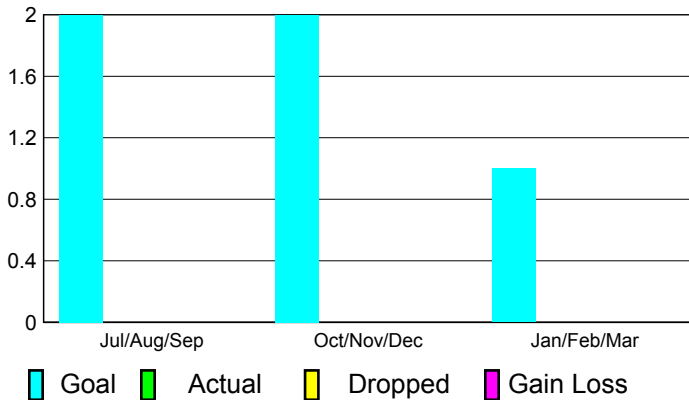

2010-2011 GMT Reports for District (or Undistricted) **District 12 S**

GMT: **CARL HARRELL**

Location: **TENNESSEE**

GMT CA: **1**

CLUBS

**Club Results
2010-2011**

**Clubs
2009-2010**

| Month | New Club Goal | Actual New Clubs | Actual Dropped Clubs | Gain/Loss of Clubs | Gain/Loss of Clubs |
|---------------|---------------|------------------|----------------------|--------------------|--------------------|
| Jul/Aug/Sep | 2 | 0 | 0 | 0 | 0 |
| Oct/Nov/Dec | 2 | 0 | 0 | 0 | 0 |
| Jan/Feb/Mar | 1 | 0 | 0 | 0 | 1 |
| Totals | 5 | 0 | 0 | 0 | 1 |

Club Results 2010-2011

Goal, New, Dropped, Gain/Loss

Comparison of Club Gain/Loss

Current Year Compared to the Previous Year

YTD Status Quo Clubs 2010-2011

Status Quo Clubs Compared to Status Quo Members

MEMBERSHIP