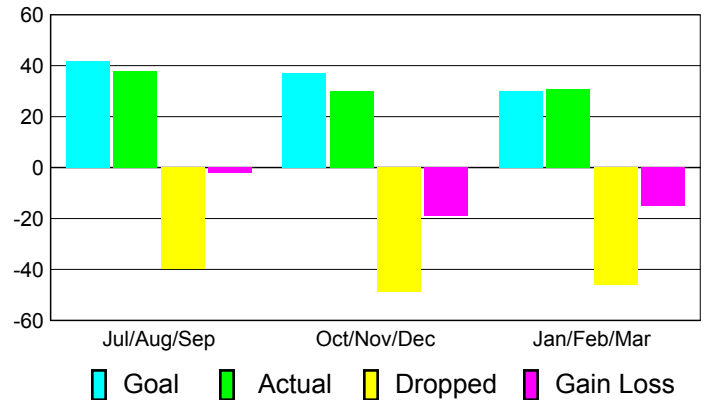

Membership Results 2010-2011

Goal, New, Dropped, Gain/Loss

Comparison of Membership Gain/Loss

Current Year Compared to the Previous Year