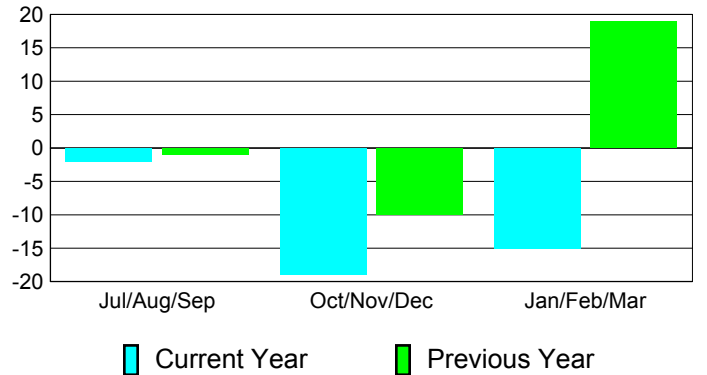

**Membership Results
2010-2011**

**Membership
2009-2010**

| Month | Net Memb Goal | Actual New Memb | Actual Dropped Memb | Gain/Loss of Memb | Gain/Loss of Memb |
|---------------|---------------|-----------------|---------------------|-------------------|-------------------|
| Jul/Aug/Sep | 42 | 38 | -40 | -2 | -1 |
| Oct/Nov/Dec | 37 | 30 | -49 | -19 | -10 |
| Jan/Feb/Mar | 30 | 31 | -46 | -15 | 19 |
| Totals | 109 | 99 | -135 | -36 | 8 |

Membership Results 2010-2011

Goal, New, Dropped, Gain/Loss

Comparison of Membership Gain/Loss

Current Year Compared to the Previous Year

Gender Comparison 2010-2011

Jul/Aug/Sep

Oct/Nov/Dec

Jan/Feb/Mar